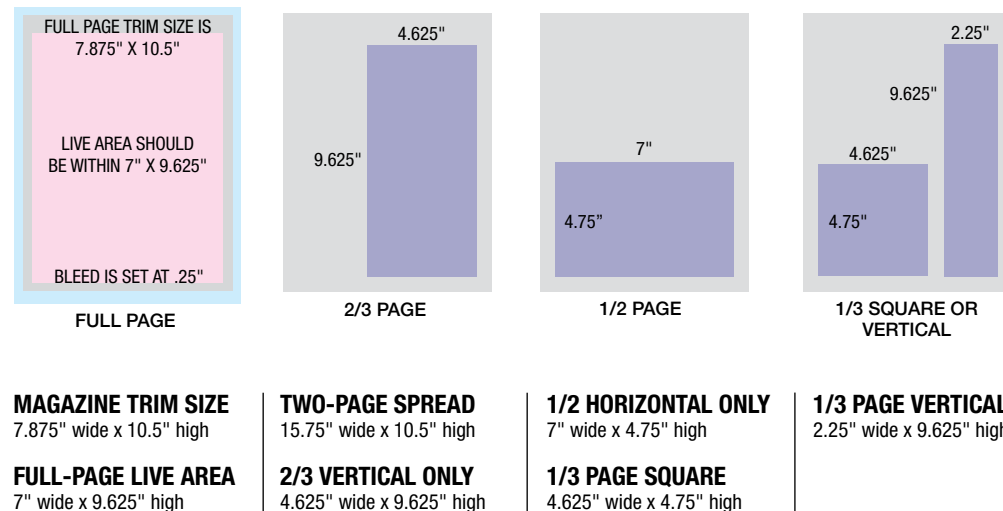

MECHANICALS

Printing Process: Web Offset Binding: Saddle-stitched (jogged to the head)
Trim Size: 7.875 x 10.5

INSERTS

Consult your *AAA World* sales representative for specification sheet. Publisher reserves the right to omit inserts not complying with specifications. **Send each page as single PDF. No spreads. Single crop marks should be offset .25 inch. Must supply printed or pdf proofs with pages labeled for orientation.**

No cancellations accepted after the closing date.

Standard Ad Sizes (in inches)

Travel Planner / Co-op Ad Sizes